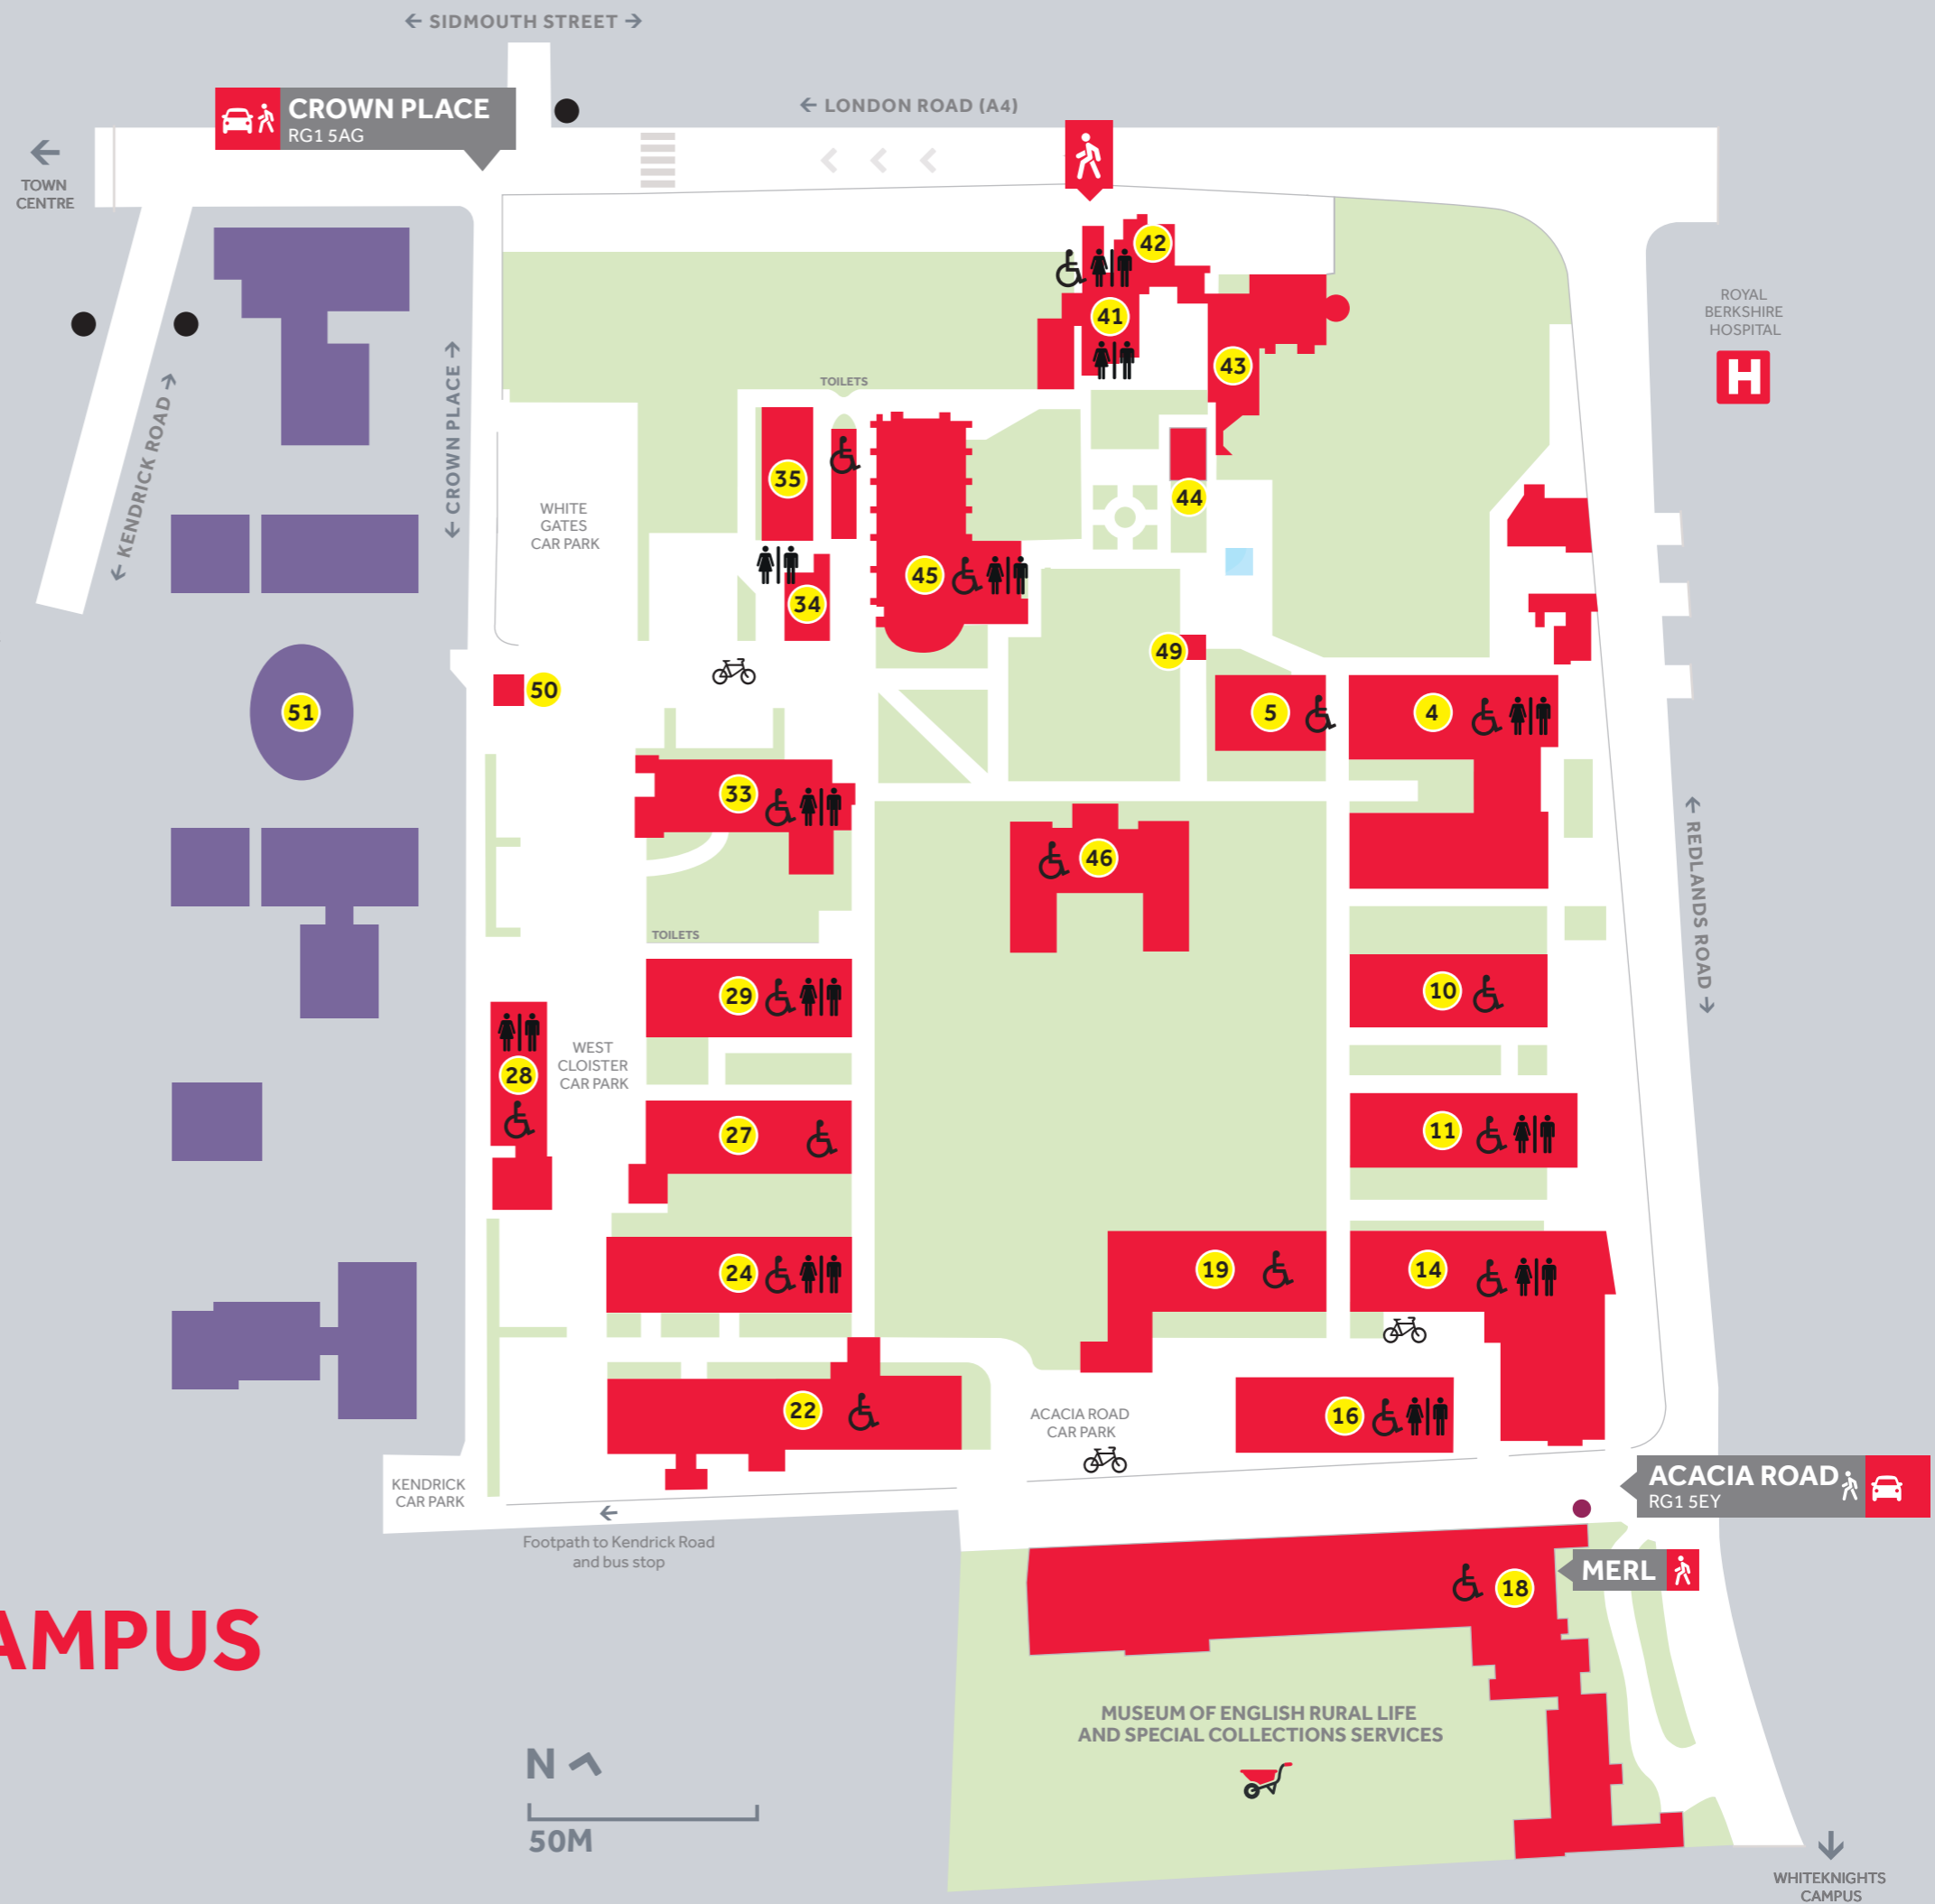

Name

- 4 Art
 - 5 Architecture
 - 10 Science
 - 11 Alumni & Supporter Engagement Office
 - 14 The Dairy; Student Common Room; University of Law
 - 16 Institute of Education; Campus Reception; Support Centre
 - 18 MERL
 - 19 Staff offices
 - 22 Lecture Theatre & Teaching Space
 - 24 The Learning Hub; University of Law
 - 27 Global Recruitment & Admissions; Marketing, Communication & Engagement
 - 28 Gymnasium
 - 29 Music
 - 33 ICT and Modern Foreign Languages
 - 41 Porters Lodge
 - 42 OnCampus
 - 43 Senior Common Room
 - 45 Great Hall
 - 46 Architecture; Security
 - 49 Clock tower memorial
 - 51 Kendrick Hall
- Bus stop (to town)
 - 🚲 Bicycle rack
 - ReadyBike station
 - ♿ Disabled Toilet
 - 🚻 Gender-neutral Toilet
 - Academic buildings
 - Halls of residence

LONDON ROAD CAMPUS

SAT NAV RG1 5AQ

WHITEKNIGHTS CAMPUS