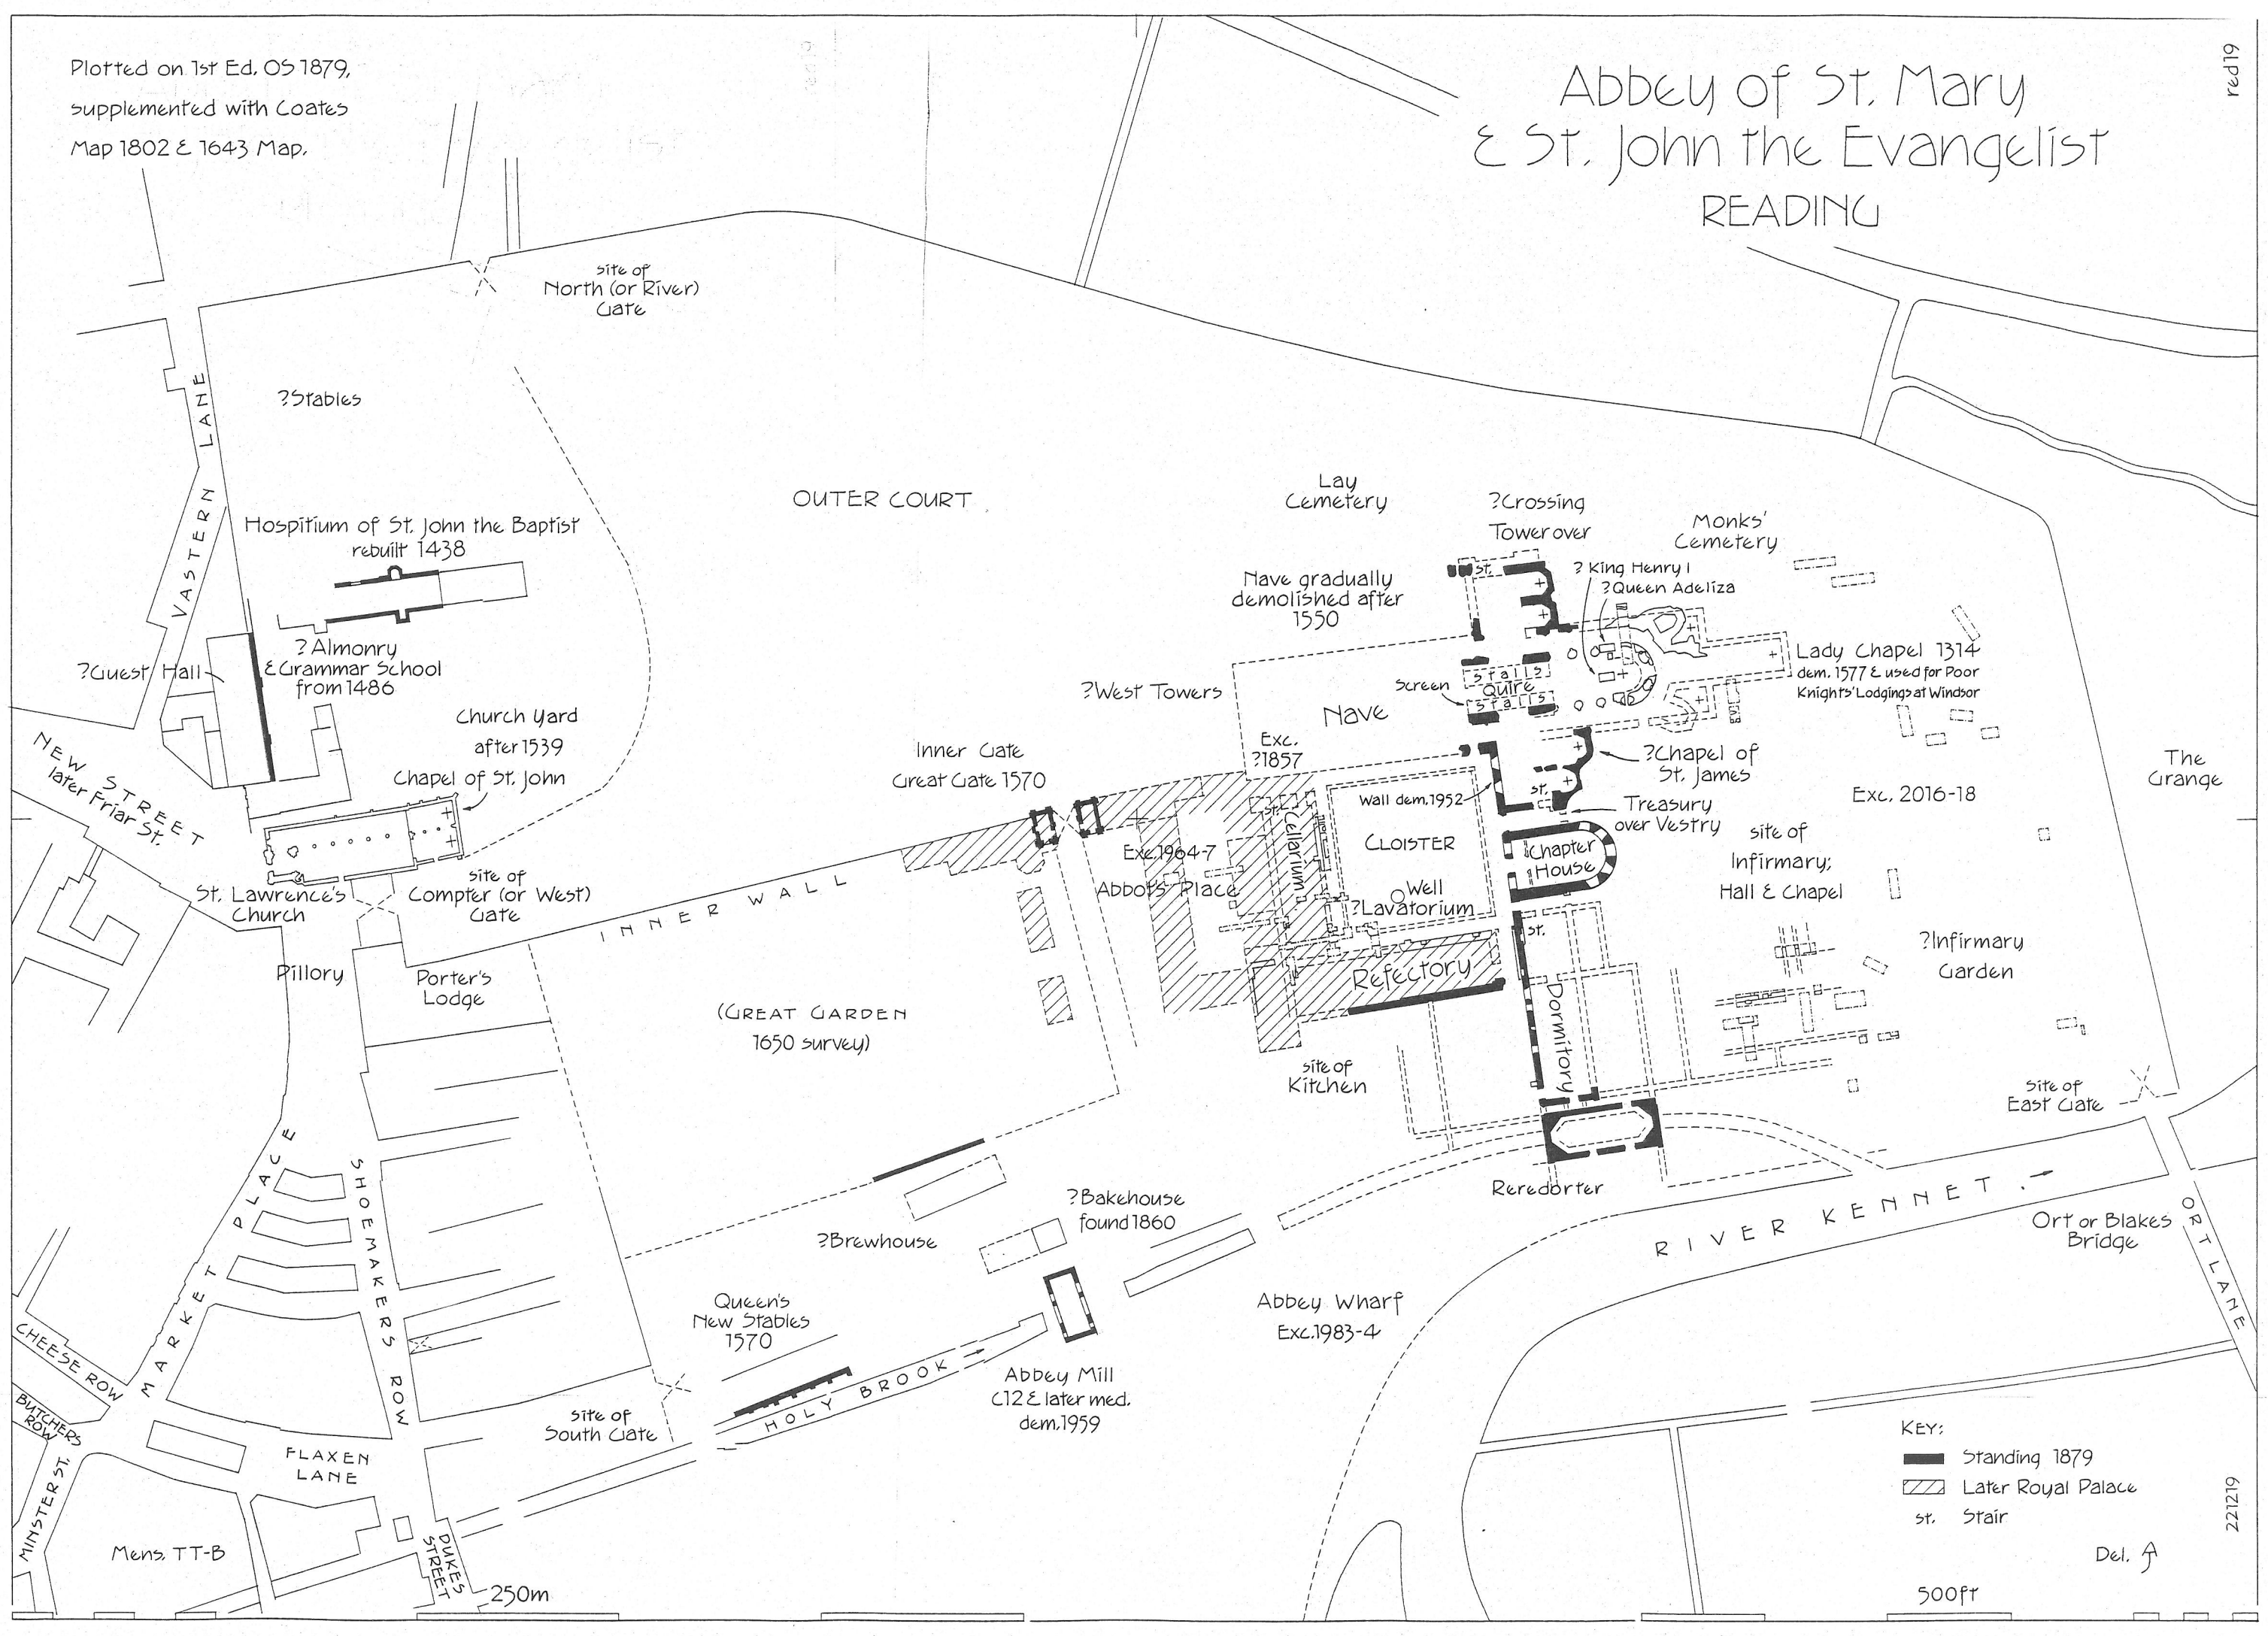

Plotted on 1st Ed. OS 1879,  
 supplemented with Coates  
 Map 1802 & 1643 Map.

# Abbey of St. Mary & St. John the Evangelist READING

red19

KEY:  
 — Standing 1879  
 ▨ Later Royal Palace  
 st. Stair

500ft

Del. A

221219