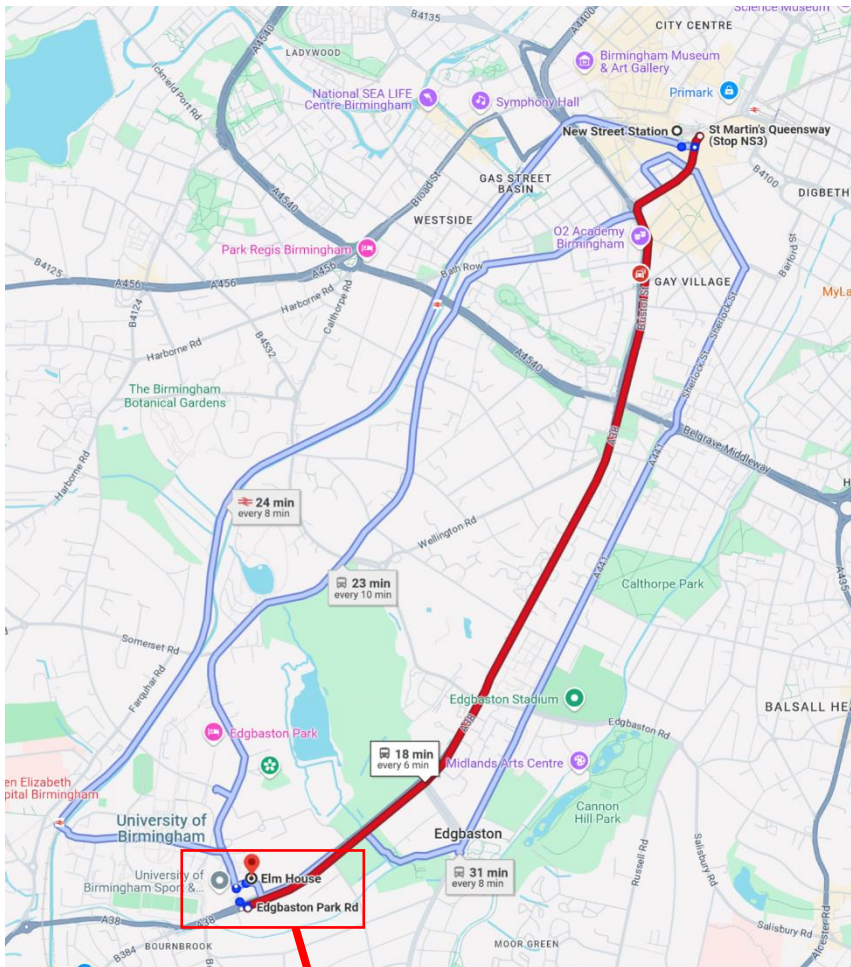

2nd HURACÁN General Assembly

Dates/times:

20th Nov (~12:00) – 22nd Nov (~12:00)

Venue:

Elm House, Edgbaston Park, 351 Bristol Road, Edgbaston, Birmingham B5 7SW

Additional venue information is available [here](#)

Direction:

NOTE: If you try to find the route from University and the Elm house on google map with the name of locations as input, google map will instruct you to take a **wrong** turn!!! [Valid on 29th Aug 2024]

Train

Elm House is about a ~15-minute walk from the University train station, which you can reach directly from either Birmingham New Street or Birmingham International stations.

Bus

From St Martin's Queensway (close to the New Street Station), you can take **61** or **63**. Get off at Edgbaston Park Road.