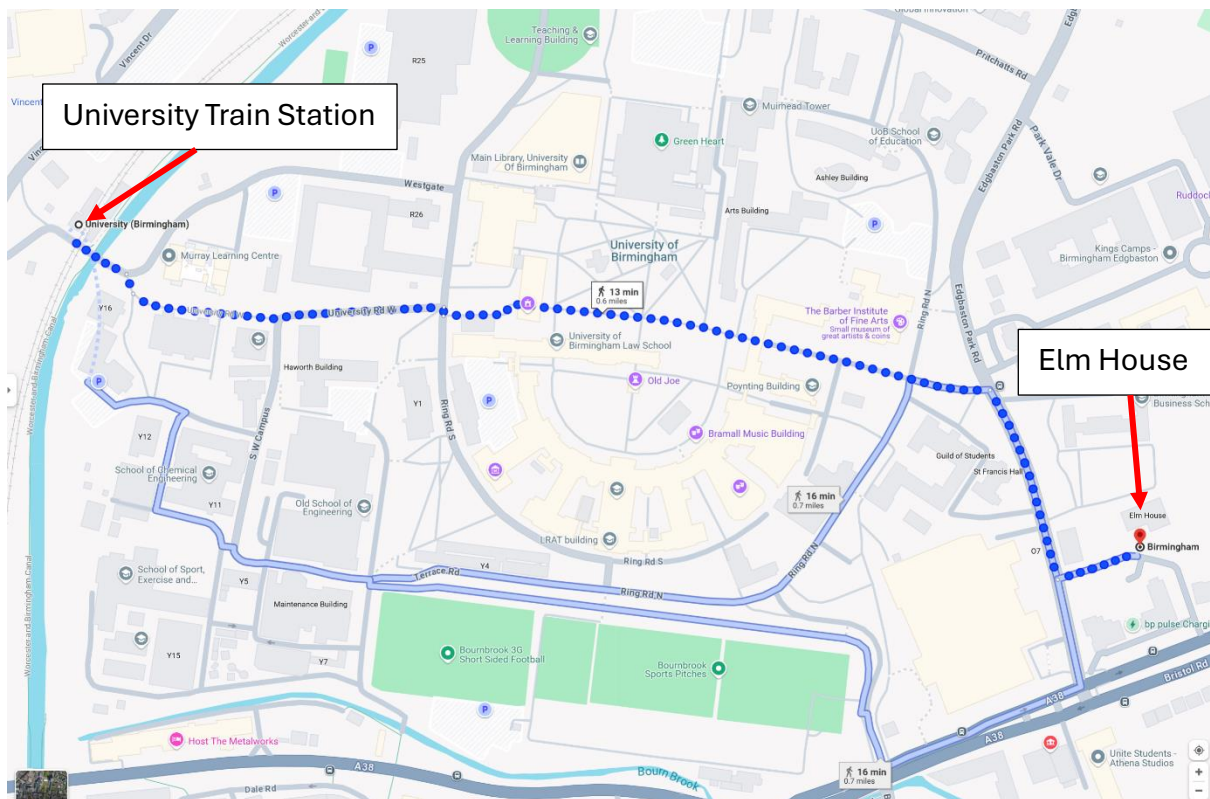

2nd HURACÁN General Assembly

Dates/times:

20th Nov (~12:00) – 22nd Nov (~12:00)

Venue:

Elm House, Edgbaston Park, 351 Bristol Road, Edgbaston, Birmingham B5 7SW

Additional venue information is available [here](#)

Direction:

NOTE: If you try to find the route from University and the Elm house on google map with the name of locations as input, google map will instruct you to take a **wrong** turn!!! [Valid on 29th Aug 2024]

Train

Elm House is about a ~15-minute walk from the University train station, which you can reach directly from either Birmingham New Street or Birmingham International stations.

Bus

From St Martin's Queensway (close to the New Street Station), you can take **61** or **63**. Get off at Edgbaston Park Road.

Accommodation/Hotels

Birmingham has many hotels that you can choose. For more affordable options, you can stay in the hotels that are close to the Birmingham city centre or Five Ways. Alternatively, you can stay in the hotels that are close to the University campus, such as: