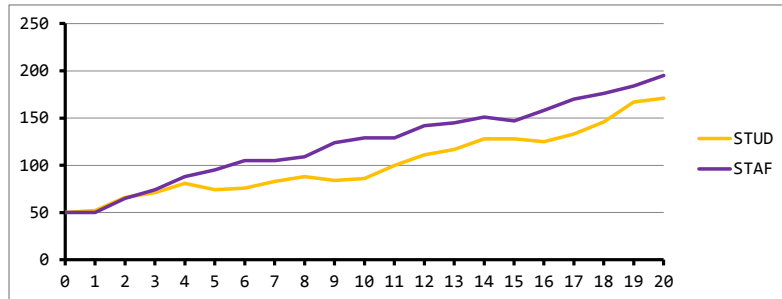

Innings of MET STAFF

		runs	balls	SR	4s	6s
S PEATMAN	b HMP	20	12	166.7	4	
K HUNT	not out	21	7	300.0	4	
P NEWTON	not out	15	10	150.0	2	
R SUTTON	c HMR b BIR/c BEV b WEB	4	7	57.1		
J MOLLARD	c WEB b BIR	23	12	191.7	5	
P INNESS	not out	6	8	75.0	1	
H DACRE	c YOU b HMR/ro YOU	25	12	208.3	5	
E MATHIEU	c HMP b WEB/st YOU b BEV/b HMP	11	10	110.0	1	
P WESTON	c WEB b HMP	20	15	133.3	4	
N KLINGAMAN (c/wk)	not out	7	7	100.0	1	
Extras:	3 b 2 lb 34 wd 4 nb	43				
TOTAL		195				for 10 wkts (20 overs)
TOTAL SCORE:		195				

Fall of wickets:

	balls	mdns	runs	wkts	econ	wides	NBs	
S PEATMAN	18	0	18	1	6.0			1 / 31
K HUNT	12	0	25	0	12.5			2 / 33
P WESTON	18	0	38	2	12.7			3 / 40
J MOLLARD	12	0	24	1	12.0			4 / 40
H DACRE	12	0	18	0	9.0			5 / 55
P NEWTON	12	0	10	1	5.0	1		6 / 59
P INNESS	18	0	14	3	4.7			7 / 60
E MATHIEU	6	0	7	1	7.0	3		8 / 113
R SUTTON	6	0	14	0	14.0	2		9 / 119
N KLINGAMAN	6	0	8	0	8.0	4		10 / 174

Fall of wickets:

	balls	mdns	runs	wkts	econ	wides	NBs	
J HAMPTON	18	0	17	3	5.7			1 / 0
M PRIESTLEY	12	0	26	0	13.0	1		2 / 60
W MORRISON	18	0	20	0	6.7	4		3 / 62
L SAFFIN	12	0	25	0	12.5	2		4 / 78
E HAMER	12	0	15	1	7.5	2		5 / 103
J BEVERLEY	12	0	21	1	10.5	2	2	6 / 103
H BIRD	6	0	10	2	10.0	1		7 / 128
C WEBBER	12	0	17	2	8.5			8 / 132
D YOUNG	6	0	14	0	14.0	1		9 / 144
B HARRIS	12	0	25	0	12.5	2		10 / 147

MET STAFF won by 18 runs